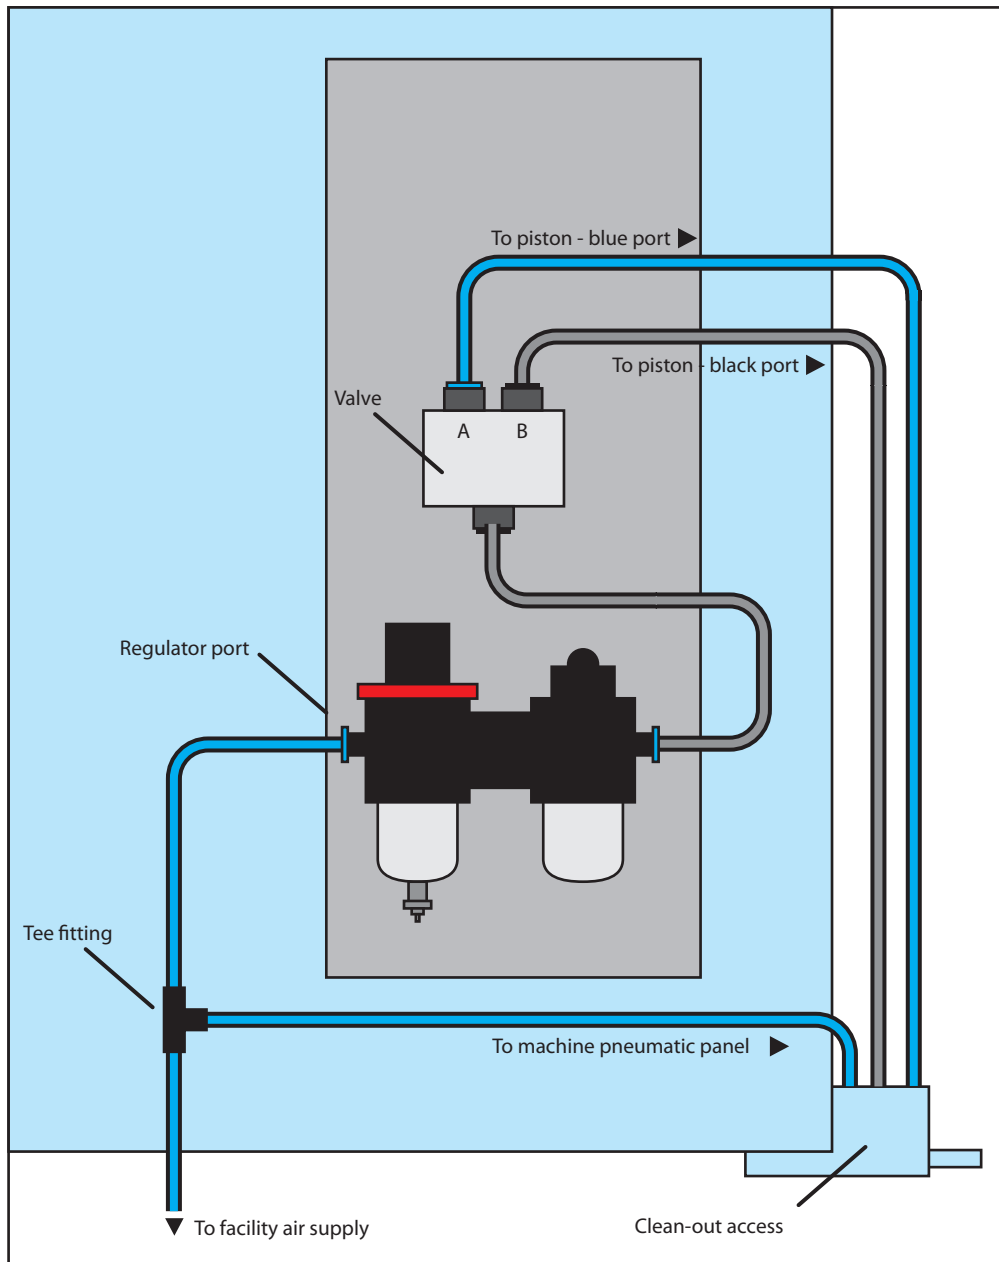

Positioning diagram

Tubing diagram

Wiring diagram

Wire label	Color	I/O Port
COM	Blue	COM
24V	Green or grey	24V
24V	Brown	24V
OUT	Black	Clamp

Technical Support:

Phone (800) 221-2763

Fax (603) 625-2137

Email support@intelitek.com