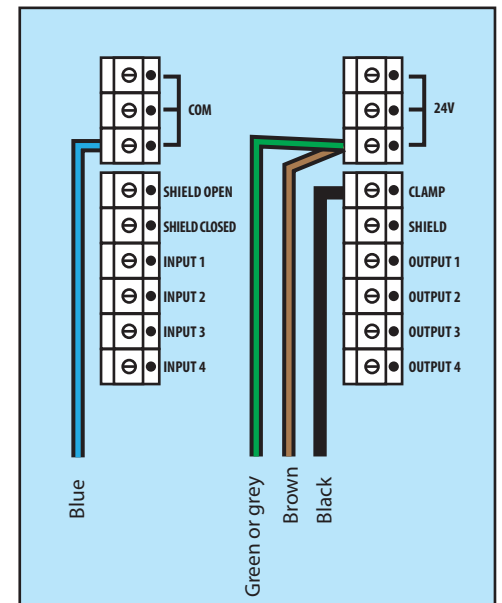

Positioning diagram

Tubing diagram

Wiring diagram

Wire label	Color	I/O Port
COM	Blue	COM
24V	Green or grey	24V
24V	Brown	24V
OUT	Black	Clamp

Technical Support:

Phone (800) 221-2763

Fax (603) 625-2137

Email support@intelitek.com