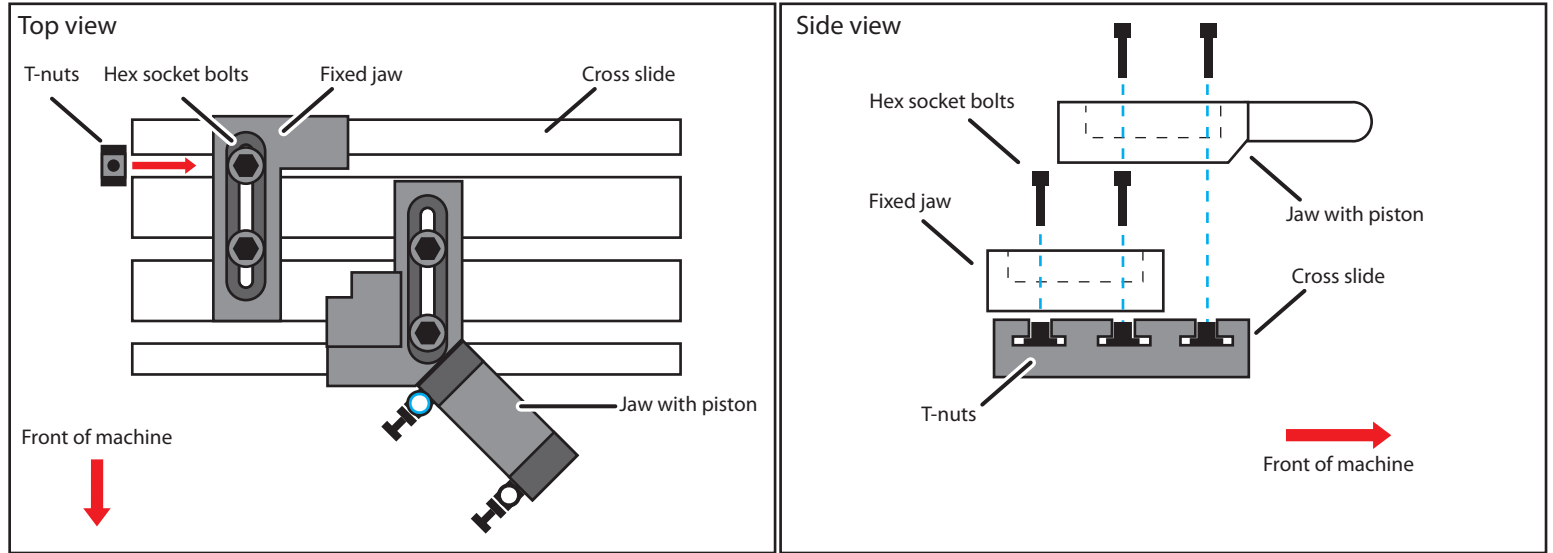

Positioning diagram

Tubing diagram

Wiring diagram

Wire label	Color	I/O Port
COM	Blue	COM
24V	Green or grey	24V
24V	Brown	24V
OUT	Black	Clamp

Technical Support:

Phone (800) 221-2763

Fax (603) 625-2137

Email support@intelitek.com