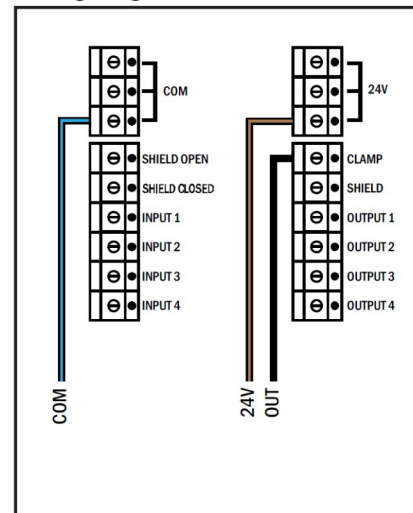

Single-axis air vise

Part #011108

Positioning diagram

Tubing diagram

Wiring diagram

Wire label	Color	I/O Port
COM	Blue	COM
24V	Brown	24V
OUT	Black	Clamp

Technical Support:

Phone (800) 221-2763