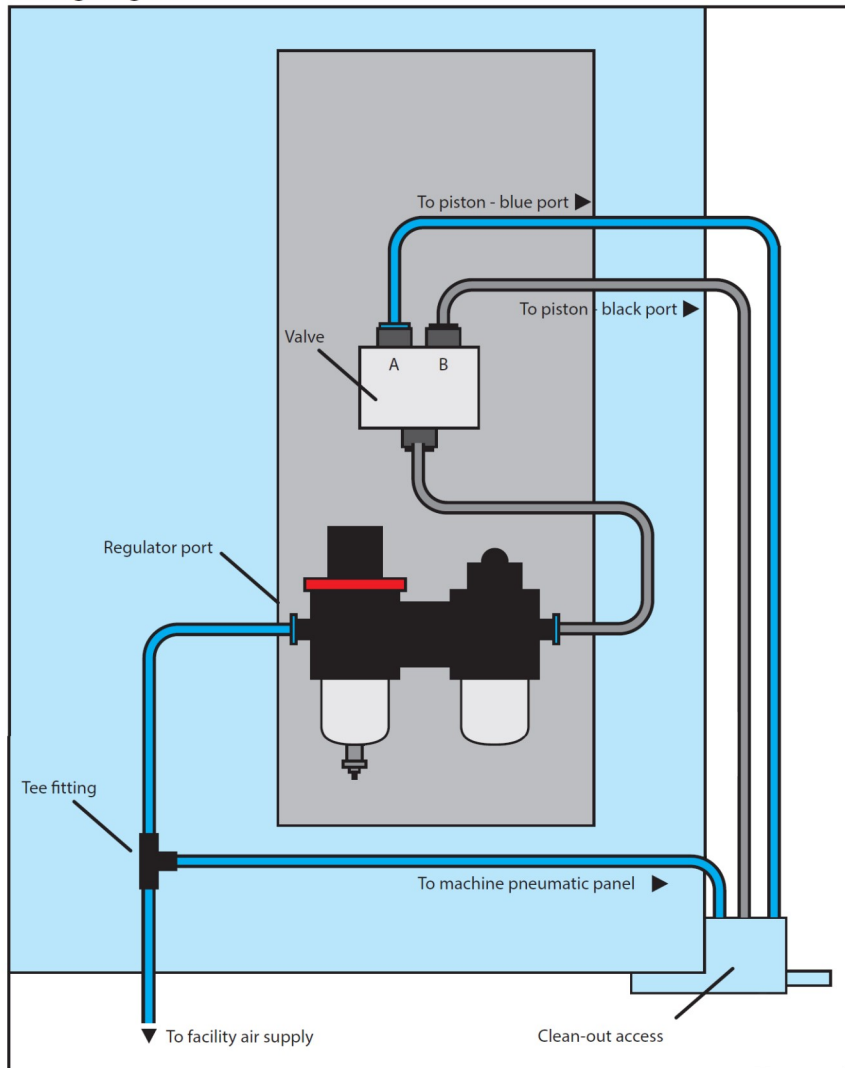

Single-axis air vise

Part #011108

Positioning diagram

Tubing diagram

Wiring diagram

Wire label	Color	I/O Port
COM	Blue	COM
24V	Brown	24V
OUT	Black	Clamp

Technical Support:

Phone (800) 221-2763