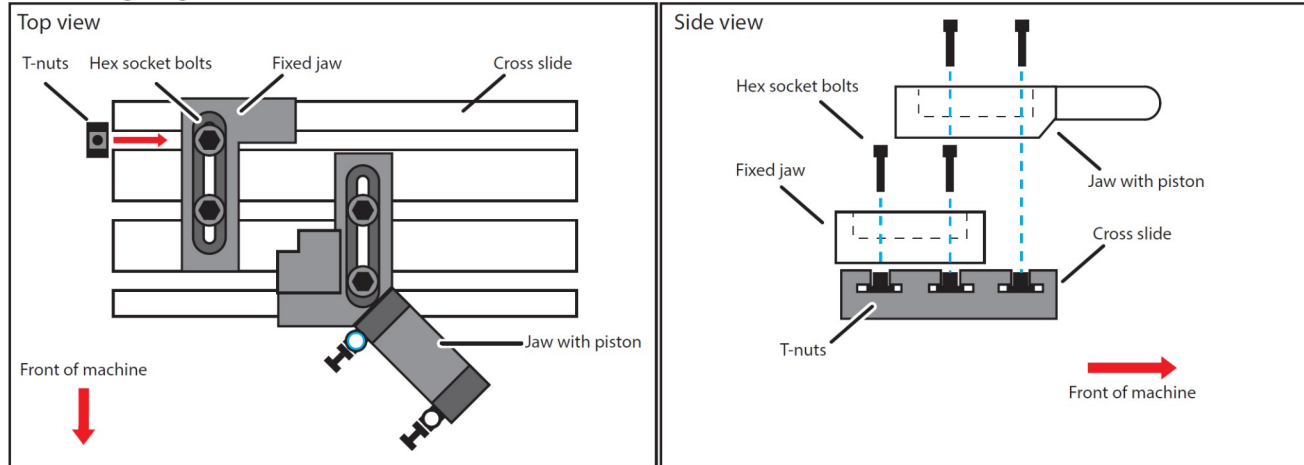

Single-axis air vise

Part #011108

Positioning diagram

Tubing diagram

Wiring diagram

Wire label	Color	I/O Port
COM	Blue	COM
24V	Brown	24V
OUT	Black	Clamp

Technical Support:

Phone (800) 221-2763